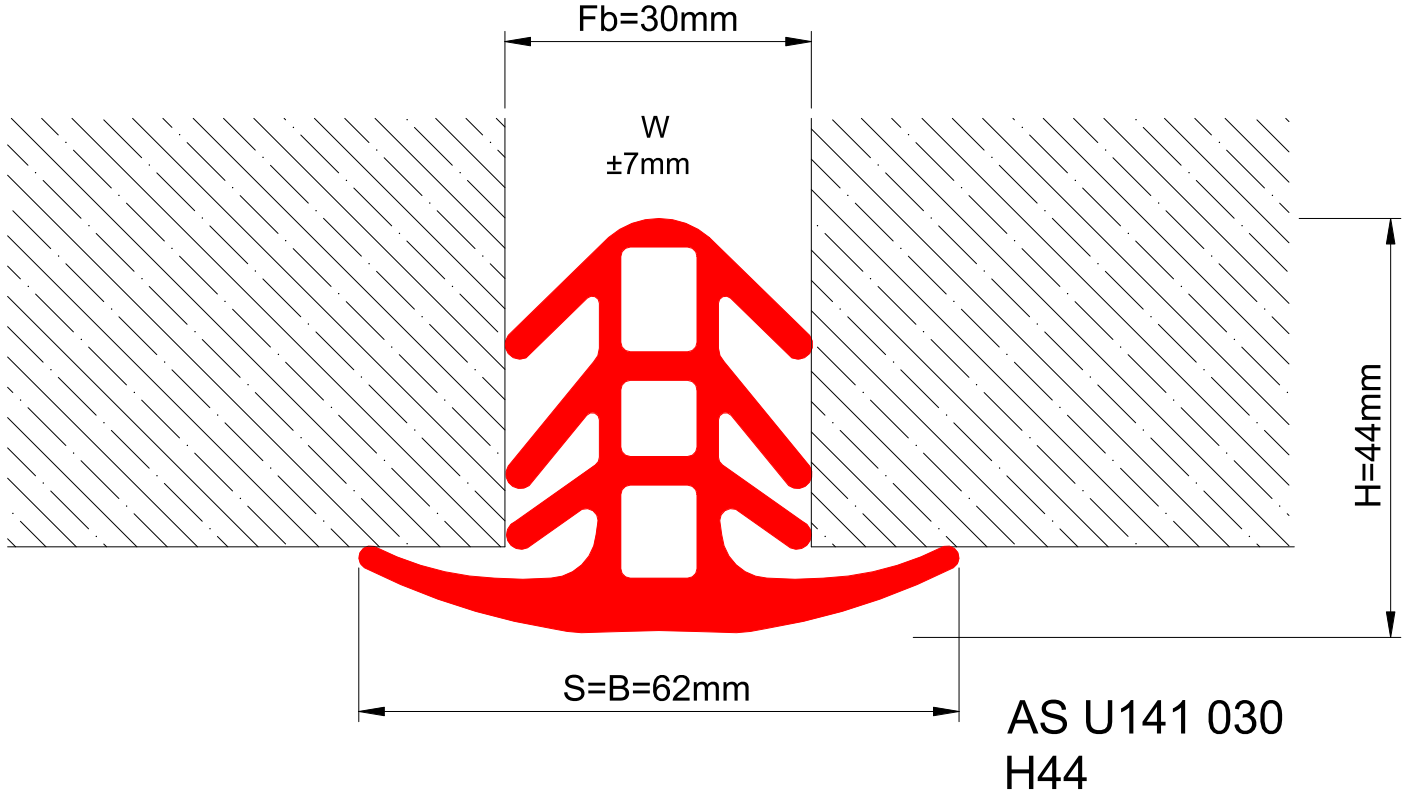

AS U141 is a one-piece, extruded seal and designed for wall & ceiling applications. Flexible seals ensure fast and cost-effective installation; enable to meet displacement in 3 directions. Seals have a cap-shaped top section that provides a full covering of the joint, masking any possible irregularities in the joint.

LOCATION	MODEL	GAP (Fb) mm	HEIGHT (H) MM	OVERALL WIDTH (B) mm	VISIBLE WIDTH (S) mm	MOVEMENT (W) mm	LOAD CAPACITY	MINIMUM ORDER QUANTITY (mt)
Wall to Wall	AS U141-010	10	30	28	28	± 3	N/A	450
	AS U141-030	30	44	62	62	± 7	N/A	450

Note: Please ask for different sizes
 Minimum order quantity will be applied if the inquired quantity is not available in stock

COMPRESSION SEALS

Profil No Profile Number	AS U141 030
Fb (mm)	30
H (mm) yaklaşık approx.	44
W± (mm) yaklaşık approx.	±7
Renk Color	Fitiller: Siyah, gri, diğer Inserts: Black, grey, others
Malzeme Material	PVC (Siyah, gri, bej ve diğer) PVC (Black, grey, beige and others)
Standart Uzunluk Standard Length	3