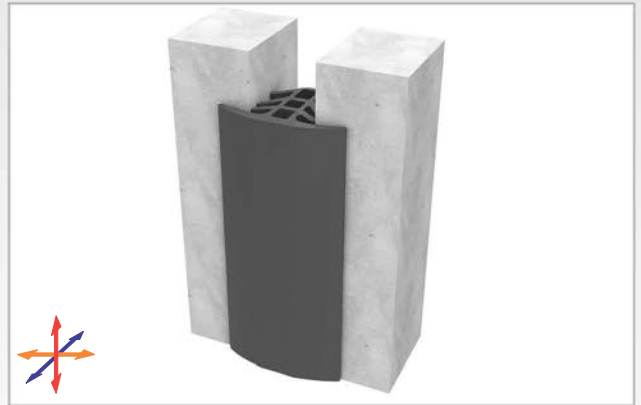

AS U141 is a one-piece, extruded seal and designed for wall & ceiling applications. Flexible seals ensure fast and cost-effective installation; enable to meet displacement in 3 directions. Seals have a cap-shaped top section that provides a full covering of the joint, masking any possible irregularities in the joint.

- Application Areas** : Indoor & Outdoor / Wall & Ceiling
- Ideal for** : Shopping Malls, Residences, Hospitals, Hotels, Commercial & Public Buildings etc.
- Material** : PVC
- Optional Supplies** : Fire Barrier

* Visuals are representative and the profile configuration may differ depending on the characteristics requested.

COLORS	BLACK	GREY	BEIGE	Custom Colors available.
--------	-------	------	-------	--------------------------