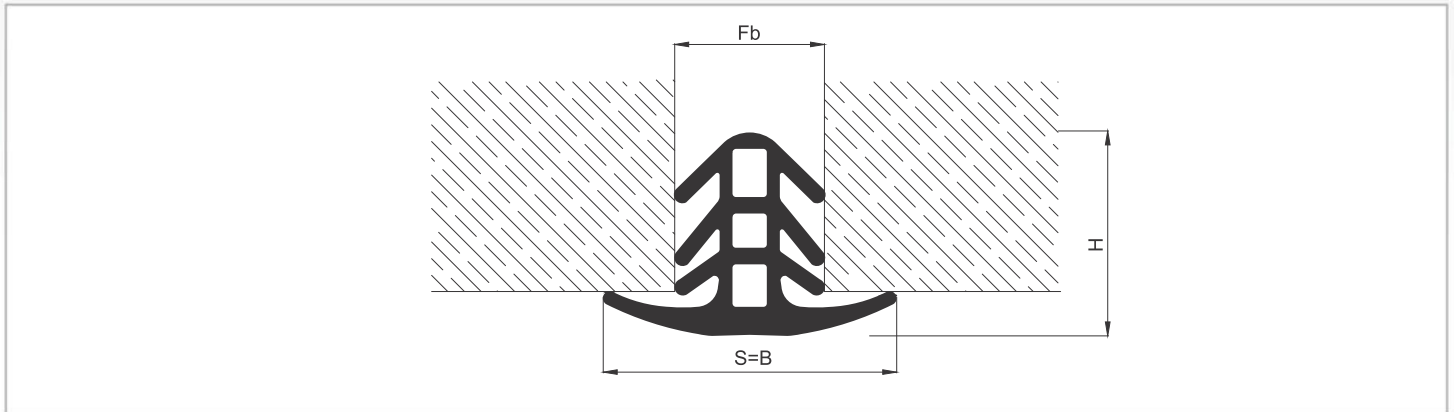

AS U141 is a one-piece, extruded seal and designed for wall & ceiling applications. Flexible seals ensure fast and cost-effective installation; enable to meet displacement in 3 directions. Seals have a cap-shaped top section that provides a full covering of the joint, masking any possible irregularities in the joint.

- **Application Areas** : Indoor & Outdoor / Wall & Ceiling
- **Ideal for** : Shopping Malls, Residences, Hospitals, Hotels, Commercial & Public Buildings etc.
- **Material** : PVC
- **Optional Supplies** : Fire Barrier

* Visuals are representative and the profile configuration may differ depending on the characteristics requested.

COLORS	BLACK	GREY	BEIGE	Custom Colors available.

LOCATION	MODEL	GAP (Fb) mm	HEIGHT (H) MM	OVERALL WIDTH (B) mm	VISIBLE WIDTH (S) mm	MOVEMENT (W) mm	LOAD CAPACITY	MINIMUM ORDER QUANTITY (mt)
Wall to Wall	AS U141-010	10	30	28	28	± 3	N/A	450
	AS U141-030	30	44	62	62	± 7	N/A	450

Note: Please ask for different sizes
Minimum order quantity will be applied if the inquired quantity is not available in stock

COMPRESSION SEALS